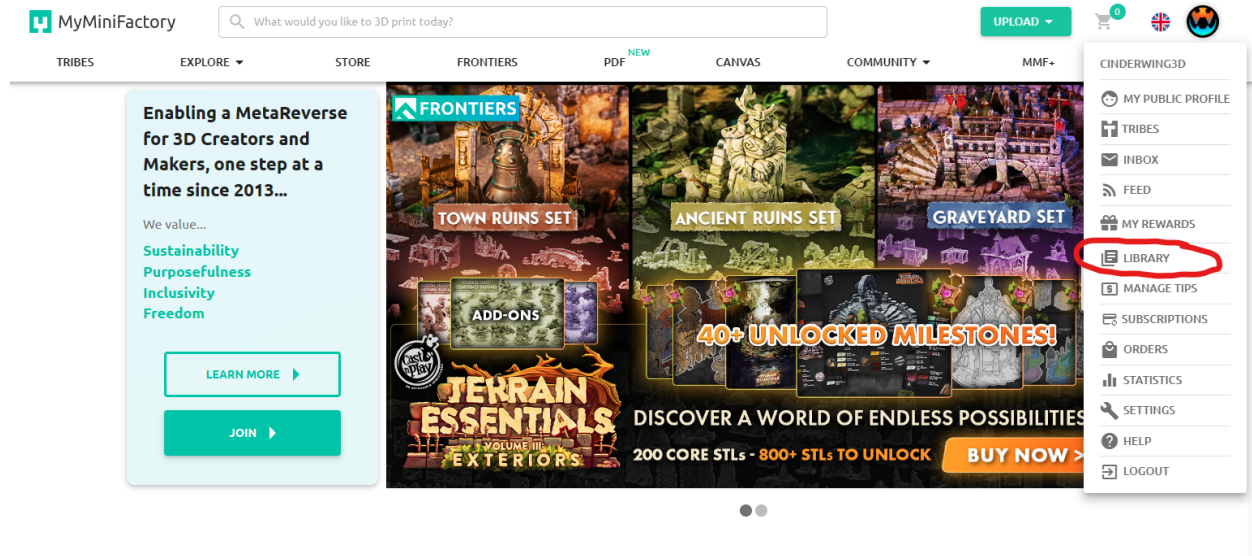

OK, you got your files but how do you get them? First thing, log into your MMF account, in the upper right you will see a circle. Please note these CANNOT be accessed via the app! Give that profile circle a click.